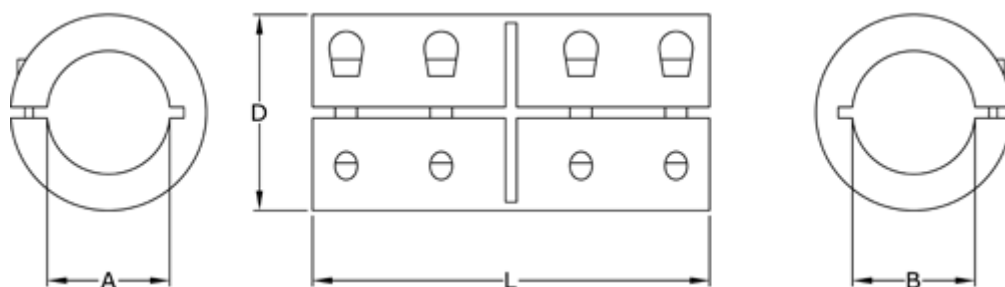

# Data Sheet

Article number: 3323046501006

Description: Rigid coupling size 6 bore 6/6 mm  
One piece clamp, steel

## Measures

A = 6  
B = 6  
D = 18  
L = 30  
Screw = M3x8